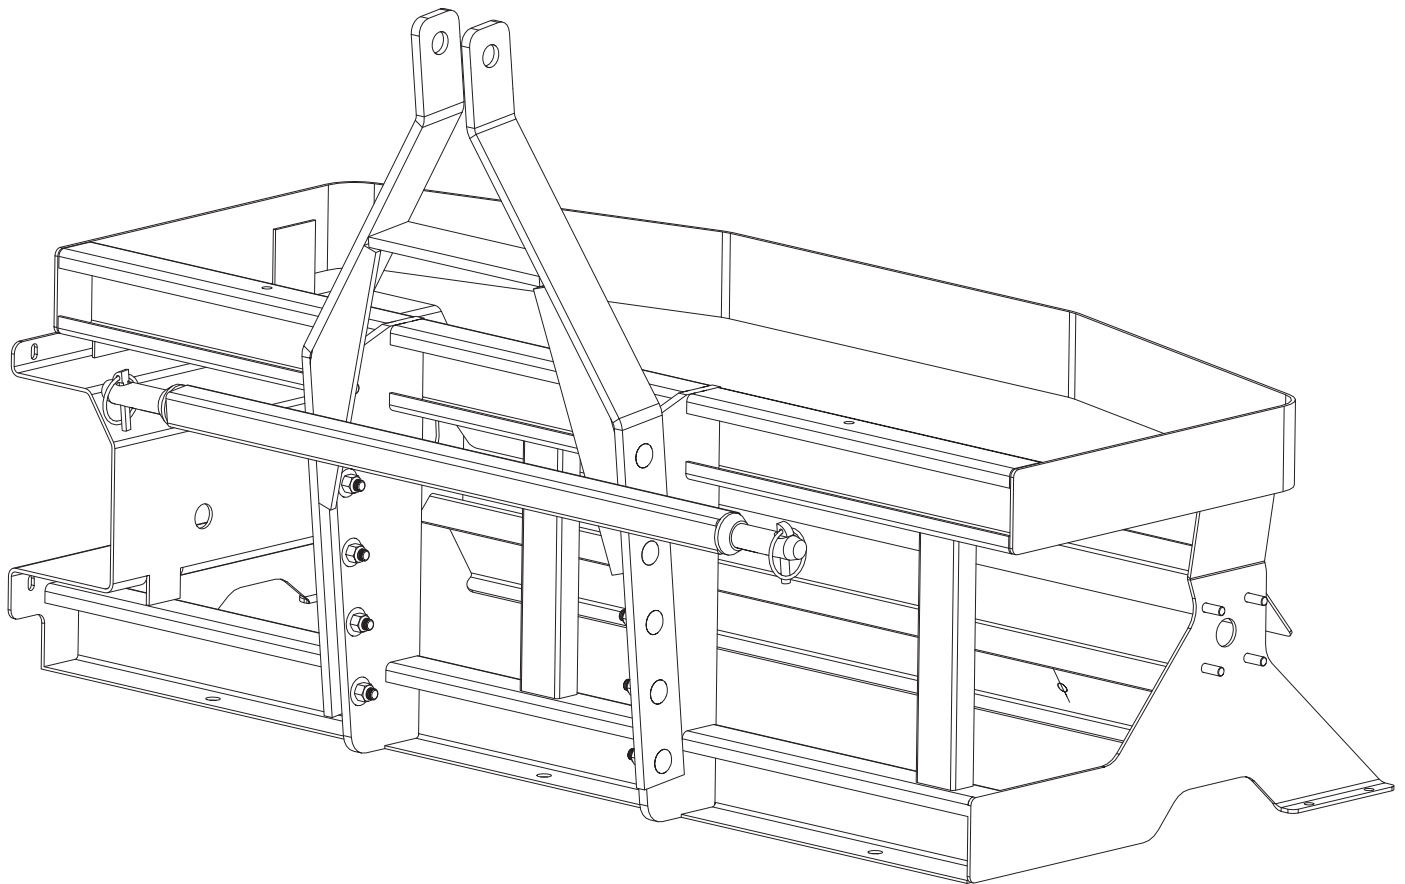

3-Point Hitch Parts Breakdown

SD-600

ID#	Part #	Qty
1	D4124	10
2	D4125	10
3	D4133	2
4	D4417	1
5	D6875	10
6	F51196	1