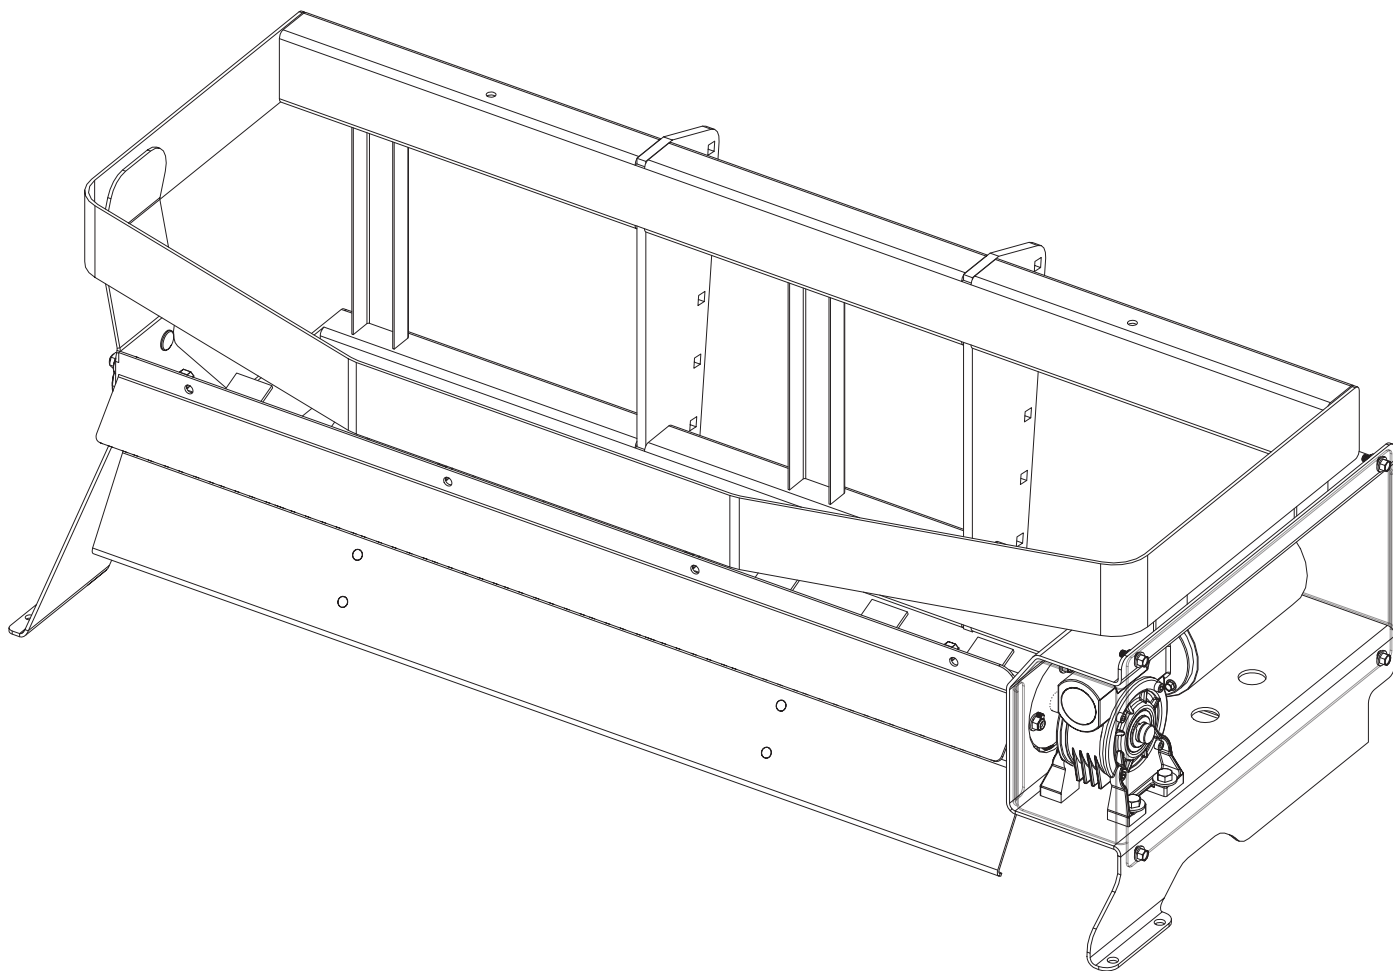

Parts List

SNOWEX[®]

LEADERS IN ICE CONTROL

SD-600

Serial No. X2-100038 and higher

SD-1400

Serial No. X3-100019 and higher

CUSTOMER COPY

Madison Heights, Michigan 48071
800-SALTERS
www.snowexproducts.com

Decal Placement

D4112

D6192

D6335

⑤ DROP PRO 600
F50706

DROP PRO 1400
F50702

Frame and Spreading Assembly Parts Breakdown

SD-600

Frame and Spreading Assembly Parts Breakdown

SD-600

ID #	Part #	Qty
7	D5949	4
8	D6132	7
9	D6332	1
10	D6418	4
11	D6781	1
12	F50482	1
13	F50483	1
14	F50484	1

ID #	Part #	Qty
15	F50582	1
16	F50684	1
17	F50980	1
18	T15014	3
19	T15016	7
20	T15018	8
21	T30735	4