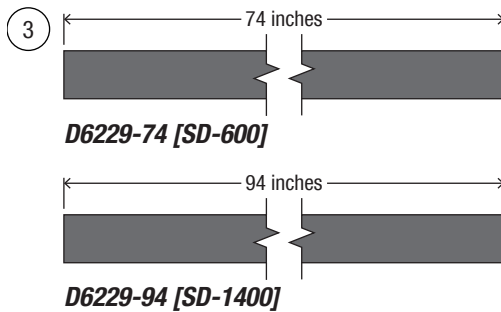

Parts List

SNOWEX[®]

LEADERS IN ICE CONTROL

SD-600

Serial No. X2-100038 and higher

SD-1400

Serial No. X3-100019 and higher

CUSTOMER COPY

Madison Heights, Michigan 48071
800-SALTERS
www.snowexproducts.com

Decal Placement

D4112

D6192

D6335

⑤ DROP PRO 600
F50706

DROP PRO 1400
F50702

Frame and Spreading Assembly Parts Breakdown