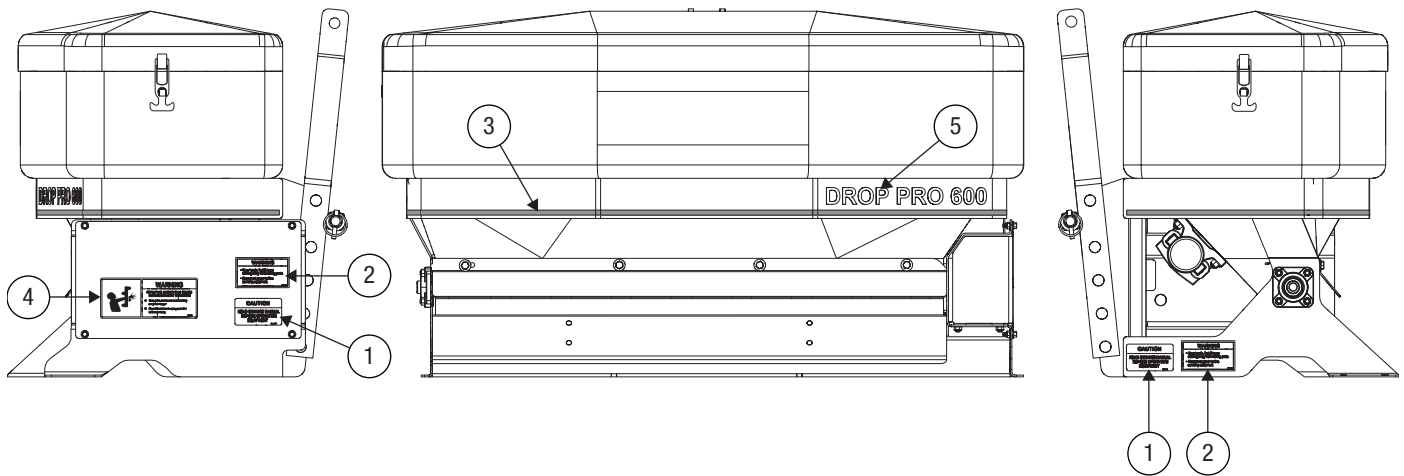

Parts List

SNOWEX[®]

LEADERS IN ICE CONTROL

SD-600

Serial No. X2-100038 and higher

SD-1400

Serial No. X3-100019 and higher

CUSTOMER COPY

Madison Heights, Michigan 48071
800-SALTERS
www.snowexproducts.com

Decal Placement

D4112

D6192

D6335

⑤ DROP PRO 600
F50706

DROP PRO 1400
F50702

Frame and Spreading Assembly Parts Breakdown

SD-600

Frame and Spreading Assembly Parts Breakdown

SD-600

ID #	Part #	Qty
7	D5949	4
8	D6132	7
9	D6332	1
10	D6418	4
11	D6781	1
12	F50482	1
13	F50483	1
14	F50484	1

ID #	Part #	Qty
15	F50582	1
16	F50684	1
17	F50980	1
18	T15014	3
19	T15016	7
20	T15018	8
21	T30735	4