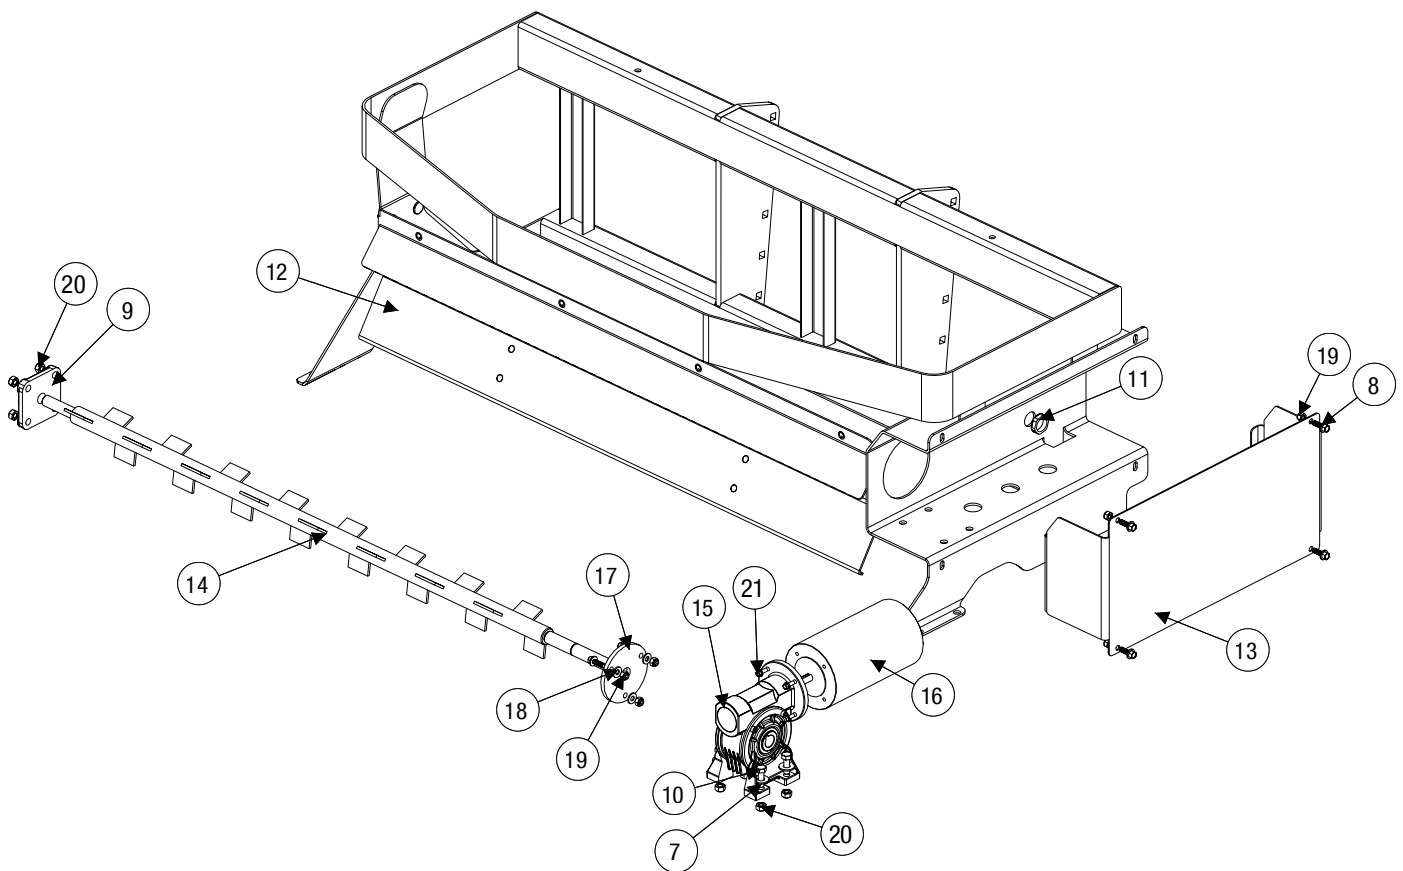

Parts List

SNOWEX[®]

LEADERS IN ICE CONTROL

SD-600

Serial No. X2-100038 and higher

SD-1400

Serial No. X3-100019 and higher

CUSTOMER COPY

Madison Heights, Michigan 48071
800-SALTERS
www.snowexproducts.com

Decal Placement

D4112

D6192

D6335

⑤ DROP PRO 600
F50706

DROP PRO 1400
F50702

Frame and Spreading Assembly Parts Breakdown

SD-600

Frame and Spreading Assembly Parts Breakdown

SD-600

ID #	Part #	Qty
7	D5949	4
8	D6132	7
9	D6332	1
10	D6418	4
11	D6781	1
12	F50482	1
13	F50483	1
14	F50484	1

ID #	Part #	Qty
15	F50582	1
16	F50684	1
17	F50980	1
18	T15014	3
19	T15016	7
20	T15018	8
21	T30735	4